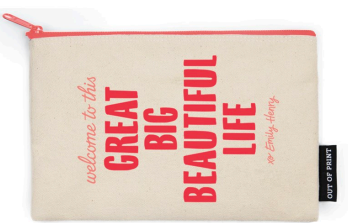

HAPPY PLACE TOTE BAG
100% Cotton Canvas, Inner Pocket
15" W x 17" H, 11" Strap

FUNNY STORY TOTE BAG
100% Cotton Canvas, Inner Pocket
15" W x 17" H, 11" Strap

GREAT BIG BEAUTIFUL LIFE TOTE BAG
100% Cotton Canvas, Inner Pocket
15" W x 17" H, 11" Strap

EMILY HENRY STICKERS
Set of 4 Stickers
Waterproof, UV-Protected Vinyl

HAPPY PLACE UNISEX T-SHIRT
100% Heavyweight Cotton
Adult Shirt Sizes XS-3XL

WANING BAY UNISEX T-SHIRT
100% Heavyweight Cotton
Adult Shirt Sizes S-3XL

FISH BOWL UNISEX T-SHIRT
100% Heavyweight Cotton
Adult Shirt Sizes S-3XL

LITTLE CROISSANT UNISEX T-SHIRT
100% Heavyweight Cotton
Adult Shirt Sizes S-3XL

GREAT BIG BEAUTIFUL LIFE POUCH
100% Cotton Canvas
9" W x 6" H

EMILY HENRY: FUNNY STORY POUCH
100% Cotton Canvas
9" W x 6" H

EMILY HENRY BOOK STACK ENAMEL PIN
Brass Enamel Pin
2.4" W x 3.5" H

IN MY EMILY HENRY ERA BOOKMARK
50mm x 153mm, Tassel
September OSD

FULL COLLECTION AVAILABLE ON
EDELWEISS AND PRH RETAIL