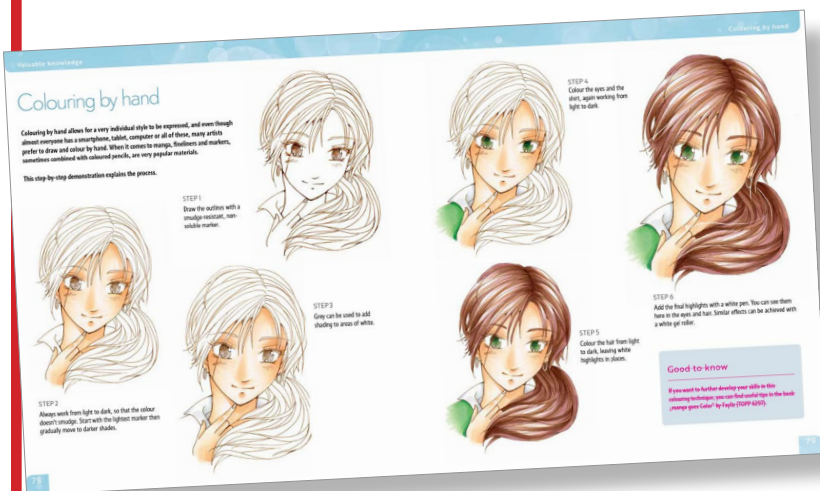

Bring your own Manga characters to life with confidence - Great gift set for budding mangakas!

SBS Manga - 9781800921733 / 4/16/2024 / 8½ x 9in, 144pp, TR, \$19.95/\$23.95CAN
Manga Wrkbk - 9781800922389 / 3/18/2025 / 8¼ x 11in, 64pp, TR, \$14.95/\$17.95CAN

TARGET CONSUMER:

- Ideal for adults and young adults alike who are looking to practice their manga drawing skills
- Perfect for fans of Christopher Hart, Gecko Keck, Yishan Li, and keen enthusiasts of the manga genre
- A great gift purchase for a budding mangaka; ideal for placement in specialist manga book-shops or departments

KEY FEATURES:

- FOR MANGA ARTISTS LOOKING TO EXPLORE DIFFERENT STYLES: With tips and techniques for mastering the Shojo, Chibi, Bishie and Shonen styles.
- GREAT FOR MANGA FANS: Perfect for fans of Christopher Hart, Gecko Keck's fanbase, and Yishan Li.
- PERFECT SET OF GUIDE AND ALL-IN-ONE WORKBOOK FOR BEGINNERS: Comprehensive and practical guidance on the basics of drawing manga plus space to draw and experiment.
- BRING YOUR OWN MANGA CHARACTERS TO LIFE WITH CONFIDENCE: Learn all the skills required to create your own fully formed characters.
- SPACE TO DRAW AND PRACTICE THROUGHOUT: Provided throughout are a variety of drawing prompts to get you started.
- TAKE IT FURTHER: Discover how to create a world around your characters using considered color choices and graphic effects. Then put all your skills into practice to plan out a graphic novel of your own!